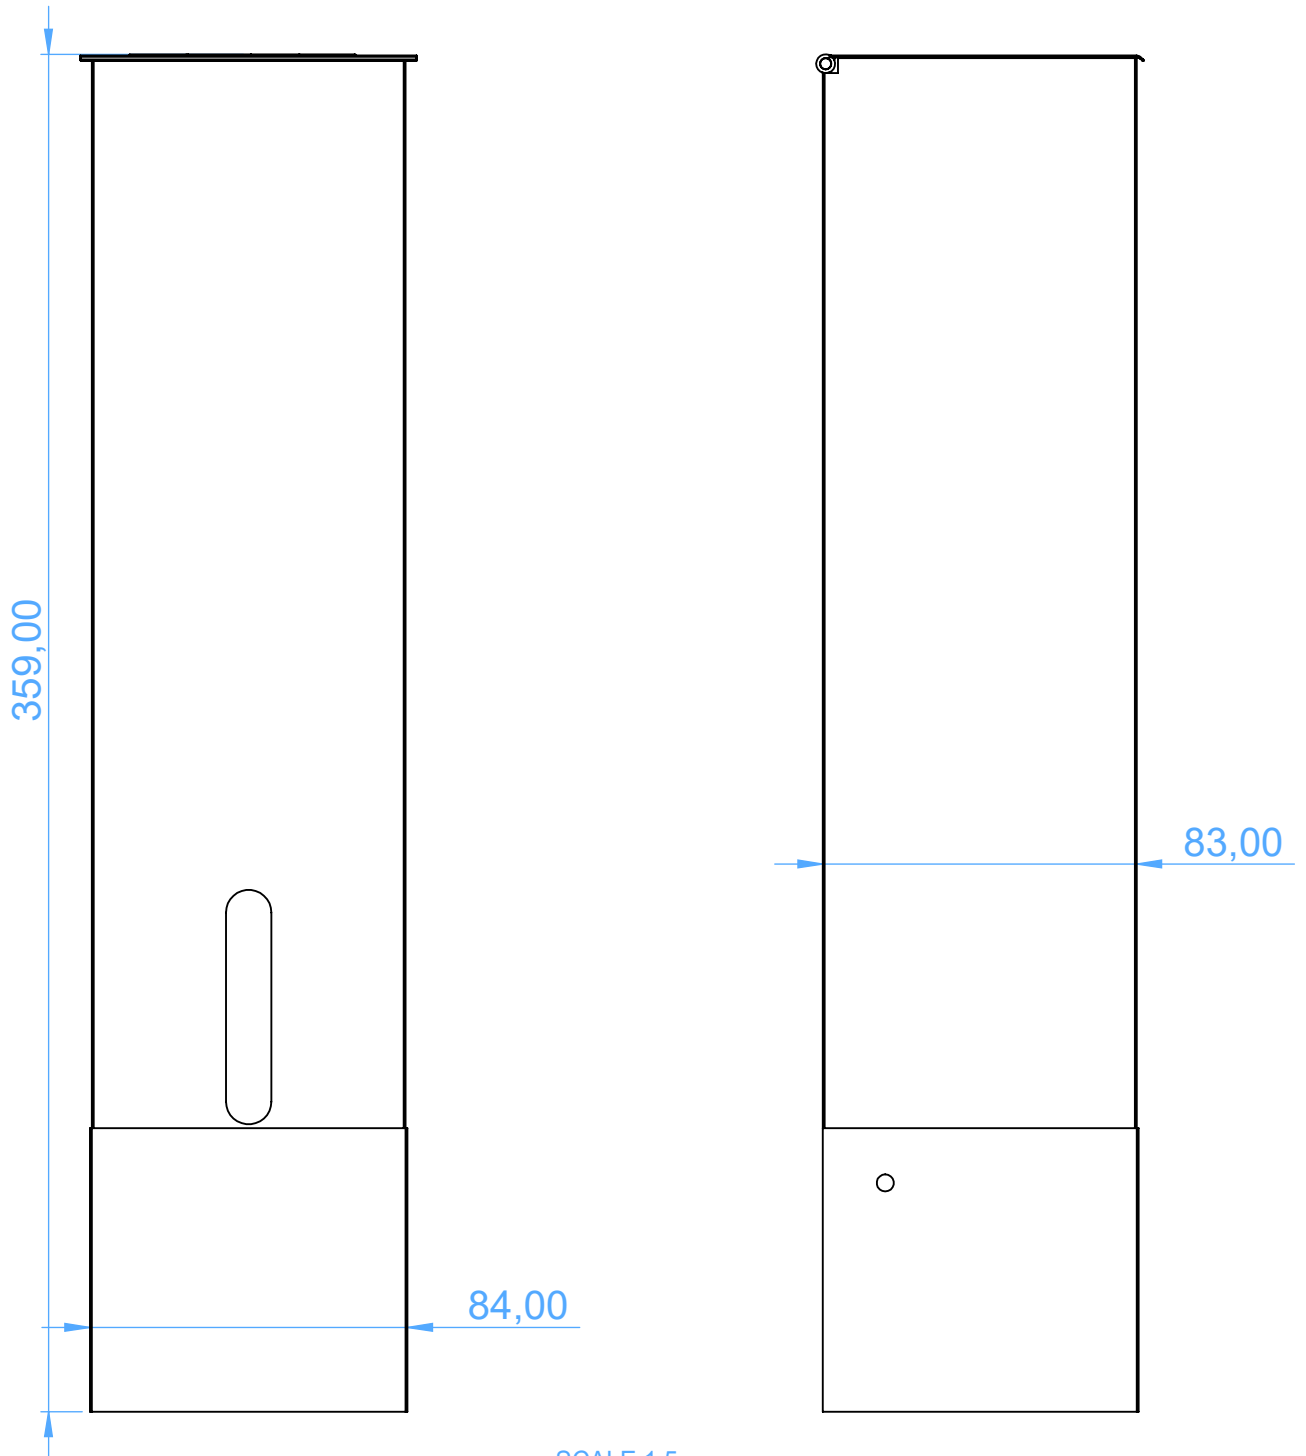

2750-1 - Drinking cup dispensers/Distributori per bicchieri

Silver

SCALE 1:5